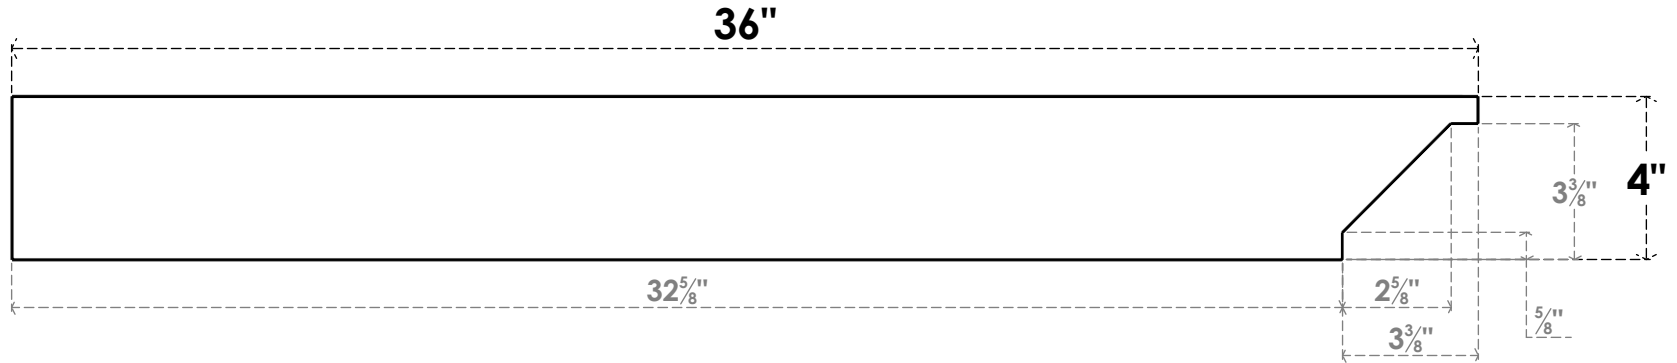

# ITEM NUMBER: RFTURO060X04000X36000X004BUR00RCPR

6"W X 4"H X 36"L TIMBERTHANE ROUGH CEDAR BURLINGTON FAUX WOOD OPEN RAFTER TAIL, 4"L END, PRIMED TAN

## SIDE PROFILE