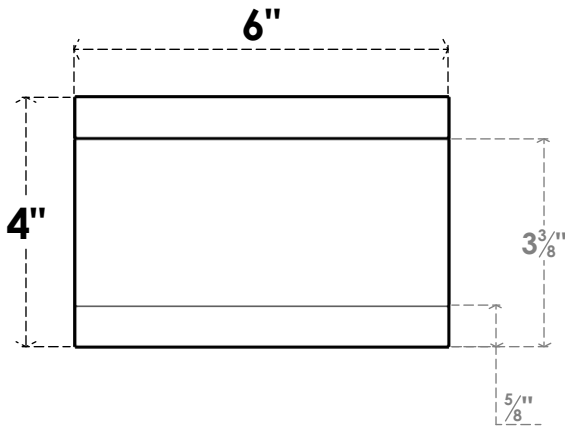

# ITEM NUMBER: RFTURO060X04000X36000X004BUR00RCPR

6"W X 4"H X 36"L TIMBERTHANE ROUGH CEDAR BURLINGTON FAUX WOOD OPEN RAFTER TAIL, 4"L END, PRIMED TAN

## SIDE PROFILE