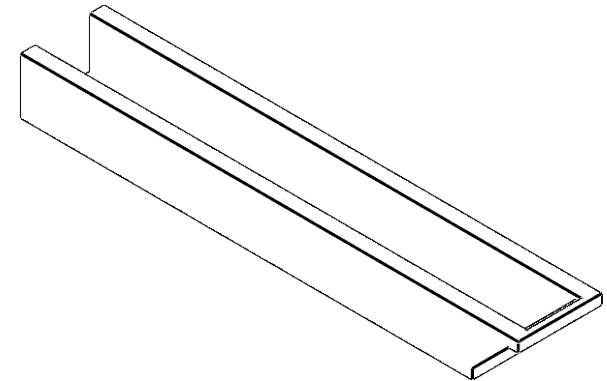

ISOMETRIC

GENERATED DATE : 03/02/2023

EKENA MILLWORK
2300 WEST MAIN ST.
CLARKSVILLE, TX 75426
TOLL FREE: 866-607-0453
WWW.EKENAMILLWORK.COM

NOTES

1. INSTALLATION TO BE COMPLETED IN ACCORDANCE WITH MANUFACTURER'S SPECIFICATIONS.
2. DRAWING MAY NOT BE TO SCALE
3. THIS DRAWING IS INTENDED FOR DESIGN AND PLANNING PURPOSES ONLY.
4. ALL INFORMATION CONTAINED HEREIN WAS CURRENT AT THE TIME OF DEVELOPMENT BUT MUST BE REVIEWED AND APPROVED BY THE PRODUCT MANUFACTURER TO BE CONSIDERED ACCURATE.
5. TIMBERTHANE ARCHITECTURAL PRODUCTS ARE MADE FROM HIGH DENSITY URETHANE AND COME FACTORY PRIMED